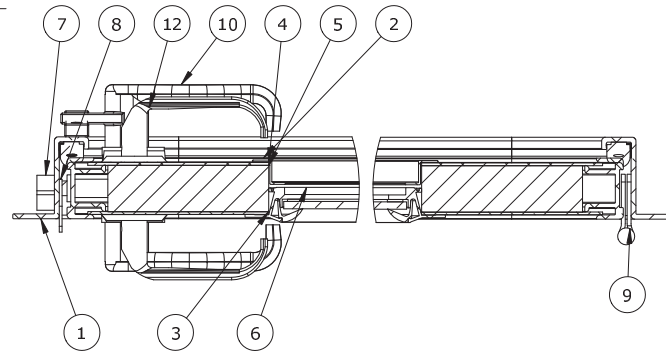

DETAIL B
SCALE 1 : 4

DETAIL C
SCALE 1 : 4

REVISIONS

REV.	DESCRIPTION	BY	DATE

GENERAL NOTES

1. INSTALLATION: BOLT OR WELD-IN
2. BUILD TO SPIGOT.
3. GLASS SHALL BE 1/4" CLEAR TEMPERED.
4. WEATHERTIGHT DOOR CONSTRUCTION.
5. APPROX WEIGHT: 35.969kg (79.5 LBS.)
6. FINISH: BARE METAL
7. FOR ADDITIONAL INFORMATION CONTACT YOUR SALES REPRESENTATIVE OR PROJECT MANAGER.

CUSTOMER APPROVAL

UNLESS OTHERWISE SPECIFIED, DIMENSIONS ARE IN MILLIMETERS. TOLERANCES FOR ROUGH AND CLEAR OPENINGS ARE ±3mm (.125"). ALL OTHERS ARE:

METRIC	X	.X	.XX	ANGLES
	±2.5	±.8	±.25	±2°
IMPERIAL	.X	.XX	.XXX	ANGLES
	±.1	±.03	±.010	±2°

BAR CODE: _____ CAGE CODE: _____

ITEM NO.	PART NUMBER	DESCRIPTION	QTY.
1	D11436	MAIN FRAME	1
2	D11435	PANEL EDGE	1
3	D11354	EXTERIOR SKIN	1
4	D11354	INTERIOR SKIN	1
5	D11481	1-1/2" POLYSTYRENE	1
6	D5 WINDOW	WINDOW	1
7	D12015	DEADBOLT RECESS	1
8	D10293	500 STRIKER PLATE	1
9	D10480	4 X 4 SLOTTED HINGE	3
10	D11252	DOG, HANDLE, NYLON, SET, 250	2
11	D11129	DOG WEDGE	2
12	D11237	LOCKSET	1
13	D10847	GASKET	1

CLIENT: _____

PROJECT TITLE: WEATHERTIGHT HINGED DOOR

DWG TITLE: MODEL 26" X 66" RH QTY: 1

SCALE	DRAWN	DATE	CHECKED	DATE	SIZE
1:24	WDR	12/19/16			B

S.O. NO.	DWGNO.	SHEET	REV
	250-STOCK DOOR	19 of 27	-