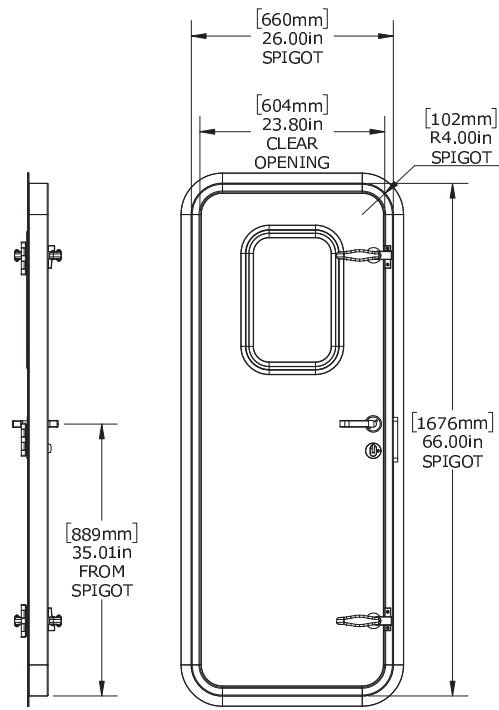

INTERIOR VIEW