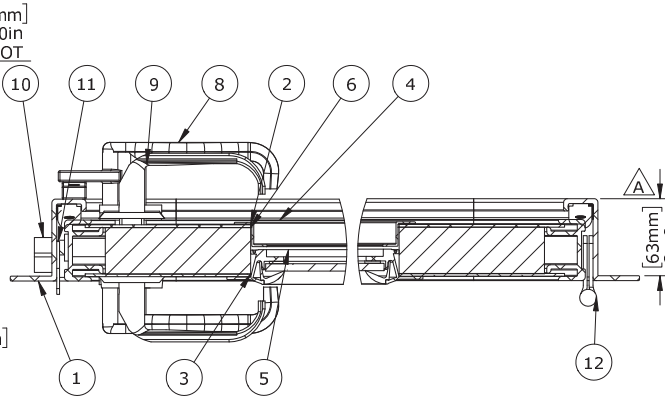

DETAIL B
SCALE 1 : 4

DETAIL C
SCALE 1 : 4

REVISIONS

REV.	DESCRIPTION	BY	DATE
A	ADDED DIMENSION	WDR	4/4/2017

GENERAL NOTES

1. INSTALLATION: BOLT OR WELD-IN
2. BUILT TO SPIGOT.
3. GLASS SHALL BE 1/4" CLEAR TEMPERED.
4. WEATHERTIGHT DOOR CONSTRUCTION.
5. APPROX WEIGHT: 39.698kg (87.5 LBS.)
6. FINISH: BARE METAL
7. FOR ADDITIONAL INFORMATION CONTACT YOUR SALES REPRESENTATIVE OR PROJECT MANAGER.

CUSTOMER APPROVAL

SIGN _____ DATE _____

METRIC	X	.X	.XX	ANGLES
	±2.5	±.8	±.25	±2°
IMPERIAL	.X	.XX	.XXX	ANGLES
	±.1	±.03	±.010	±2°

BAR CODE _____ CAGE CODE _____

ITEM NO.	PART NUMBER	DESCRIPTION	QTY.
1	D11436	MAIN FRAME	1
2	D11354	INTERIOR SKIN	1
3	D11354	EXTERIOR SKIN	1
4	D11435	PANEL EDGE	1
5	D5 WINDOW	WINDOW	1
6	D11481	1-1/2" POLYSTYRENE	1
7	D11129	DOG WEDGE	2
8	D11252	DOG, HANDLE, NYLON, SET, 250	2
9	D11234	TRIOVING 5312	1
10	D12015	DEADBOLT RECESS	1
11	D10293	500 STRIKER PLATE	1
12	D10480	4 X 4 SLOTTED HINGE	3
13	D10847	GASKET	1

CLIENT _____

PROJECT TITLE
WEATHERTIGHT HINGED DOOR

DWG TITLE
MODEL 30" X 66" RH QTY. **1**

SCALE DRAWN DATE CHECKED DATE SIZE
1:24 WDR 12/19/16 B

S.O. NO. DWG. NO. SHEET REV
250-STOCK DOOR 22 of 27 A