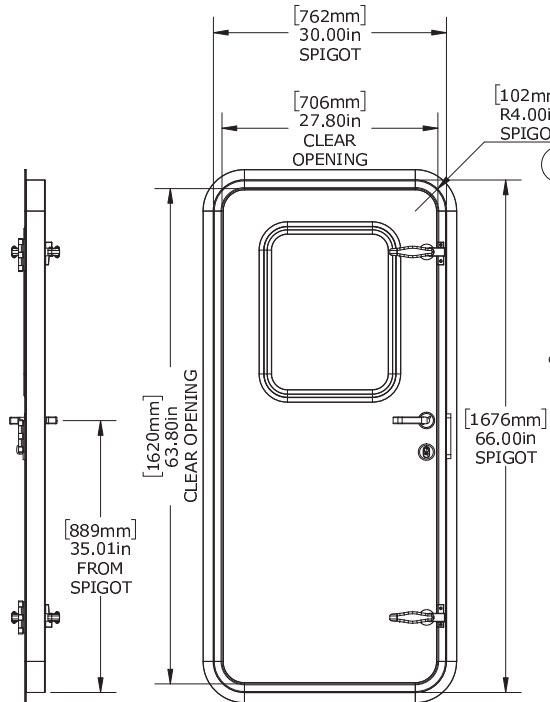

INTERIOR VIEW