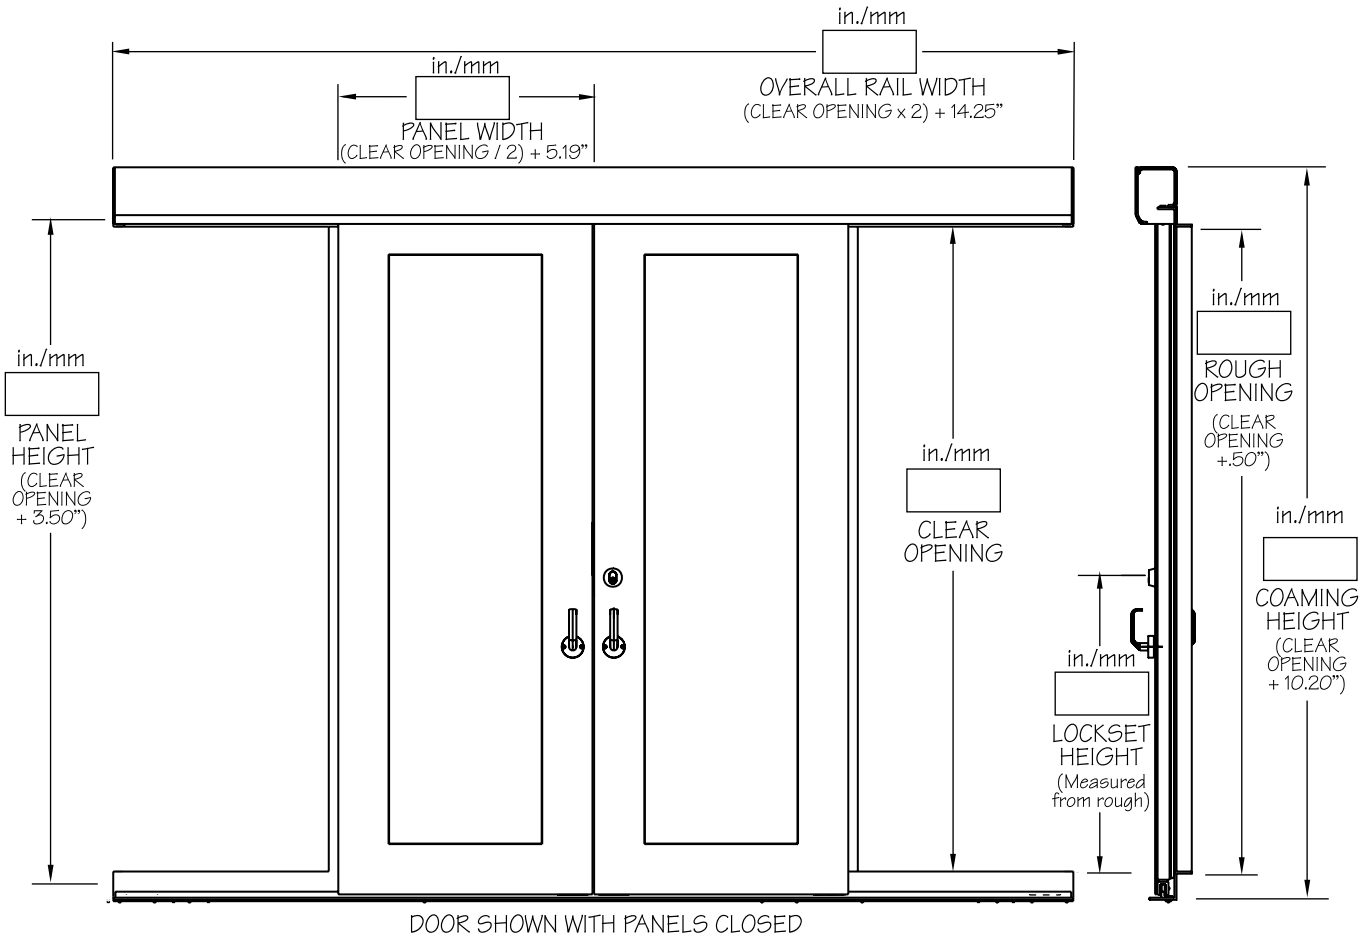

**LAYOUT  
MODEL 1726**

Scale None

© ALL RIGHTS RESERVED  
2010 FREEMAN MARINE EQUIPMENT, INC.  
SPECIFICATIONS SUBJECT TO CHANGE WITHOUT NOTICE

LAYOUT  
MODEL 1726

Scale None

© ALL RIGHTS RESERVED  
2010 FREEMAN MARINE EQUIPMENT, INC.  
SPECIFICATIONS SUBJECT TO CHANGE WITHOUT NOTICE

**LAYOUT  
MODEL 1726**

<b>Scale</b>	None
--------------	------

© ALL RIGHTS RESERVED  
2010 FREEMAN MARINE EQUIPMENT, INC.  
SPECIFICATIONS SUBJECT TO CHANGE WITHOUT NOTICE

LAYOUT  
MODEL 1726

Scale None